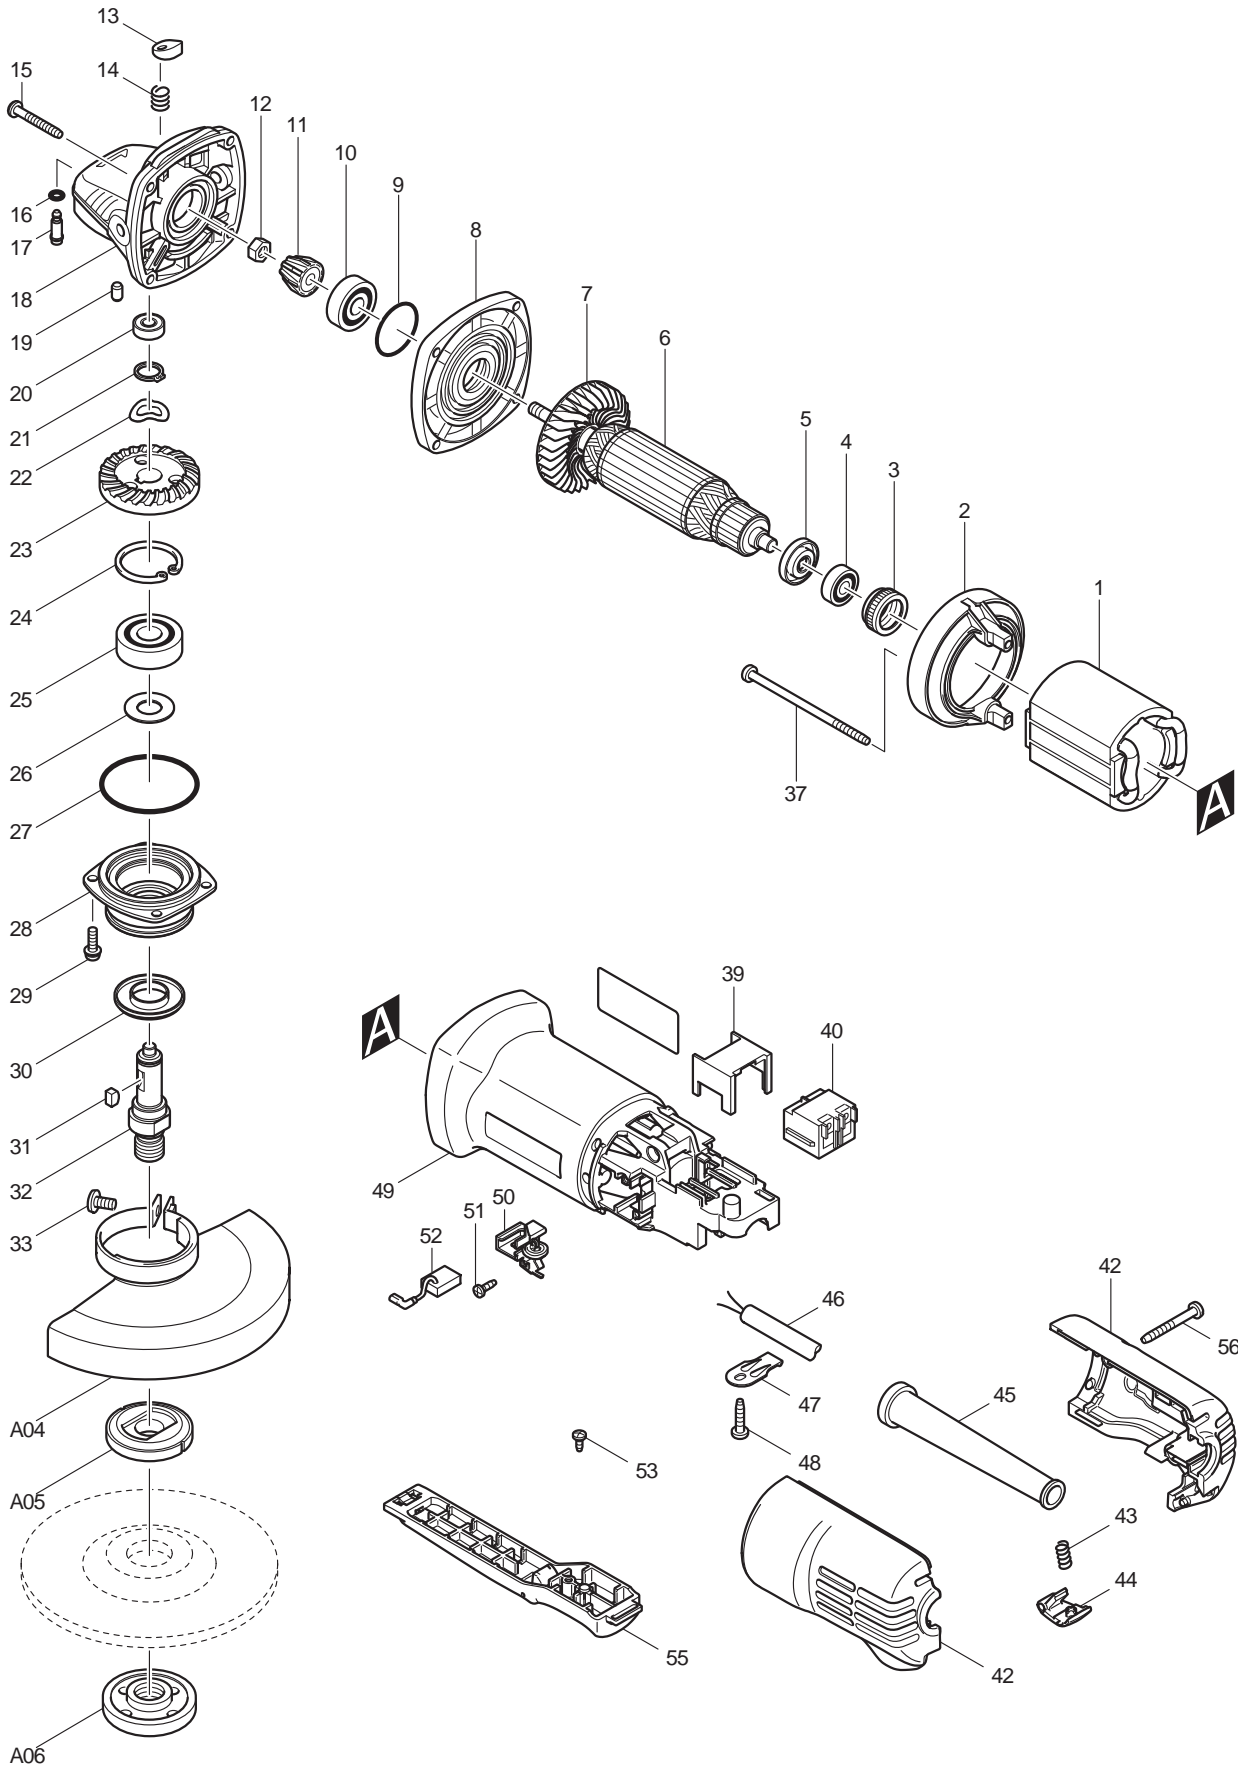

09 - 2010
9558PB
5" DISC GRINDER

Item No	Type	Ref	Part No	Description	Qty	Unit
1			621706-3	FIELD	1	PC.
2			418770-1	BAFFLE PLATE	1	PC.
3			421868-5	LABYRINTH RUBBER RING 19	1	PC.
4			210034-7	BALL BEARING 607LLB	1	PC.
5			681636-0	INSULATION WASHER	1	PC.
6			515611-3	ARMATURE ASSY 115V (INCLUDES ITEMS 4, 5 & 7)	1	PC.
7			240076-7	FAN 56	1	PC.
8			317821-6	GEAR HOUSING COVER	1	PC.
9			213445-5	O-RING 26	1	PC.
10			210042-8	BALL BEARING 629LLB	1	PC.
11			227464-5	SPIRAL BEVEL GEAR 10 (SINTERING)	1	PC.
	Opt.		227541-3	SPIRAL BEVEL GEAR 10 (MACHINED) - Optional, Use with 227542-1	1	PC.
12			252186-8	HEX. NUT M6	1	PC.
13			417771-6	PIN CAP	1	PC.
14			233376-2	COMPRESSION SPRING 8	1	PC.
15			266361-0	TAPPING SCREW 4X30	4	PC.
16			213960-9	O RING 5	1	PC.
17			256486-8	SHOULDER PIN 4	1	PC.
18			317814-3	GEAR HOUSING	1	PC.
19			263002-9	RUBBER PIN 4	1	PC.
20			210033-9	BALL BEARING 696ZZ	1	PC.
21			961052-5	RETAINING RING S-12	1	PC.
22			267794-2	WAVE WASHER 12	1	PC.
23			227505-7	SPIRAL BEVEL GEAR 37 (SINTERING)	1	PC.
	Opt.		227542-1	SPIRAL BEVEL GEAR 37 (MACHINED) - Optional, Use with 227541-3	1	PC.
24			962151-6	RETAINING RING R-32	1	PC.
25			211129-9	BALL BEARING 6201DDW	1	PC.
26			267238-2	FLAT WASHER 12	1	PC.
27			213622-9	O RING 45	1	PC.
28			317819-3	BEARING BOX	1	PC.
29			265099-4	PAN HEAD SCREW M4X14	4	PC.
30			345464-4	LABYRINTH RING	1	PC.
31			254011-9	WOODRUFF KEY 4	1	PC.
32			324474-4	SPINDLE	1	PC.
33			265103-9	PAN HEAD SCREW M5X14	1	PC.
37			266345-8	TAPPING SCREW 4X80	2	PC.
39			418729-8	SPACER	1	PC.
40	1		650561-6	SWITCH APB-2114, BLACK	1	PC.
	2		650579-7	SWITCH 1246.3223, SINGLE, BROWN	1	PC.
42			183943-2	REAR COVER SET	1	SET
43			231252-4	COMPRESSION SPRING 6	1	PC.
44			418842-2	LOCK ON BUTTON	1	PC.
45			682559-5	CORD GUARD 8	1	PC.
46			664891-9	CORD WITH PLUG 2P-18-2.5M	1	PC.
47			687169-3	STRAIN RELIEF	1	PC.
48			266326-2	TAPPING SCREW 4X18	1	PC.
49			418838-3	MOTOR HOUSING	1	PC.
50			643760-7	BRUSH HOLDER	2	PC.
51			266007-8	TAPPING SCREW BIND PT 3X10	4	PC.
52	1		194074-2	CARBON BRUSH CB-325 2PC/SET (W/O ORIGIN) - N/A	1	SET
	2		195001-2	CARBON BRUSH CB-325 2PC/SET (W/ ORIGIN)	1	SET